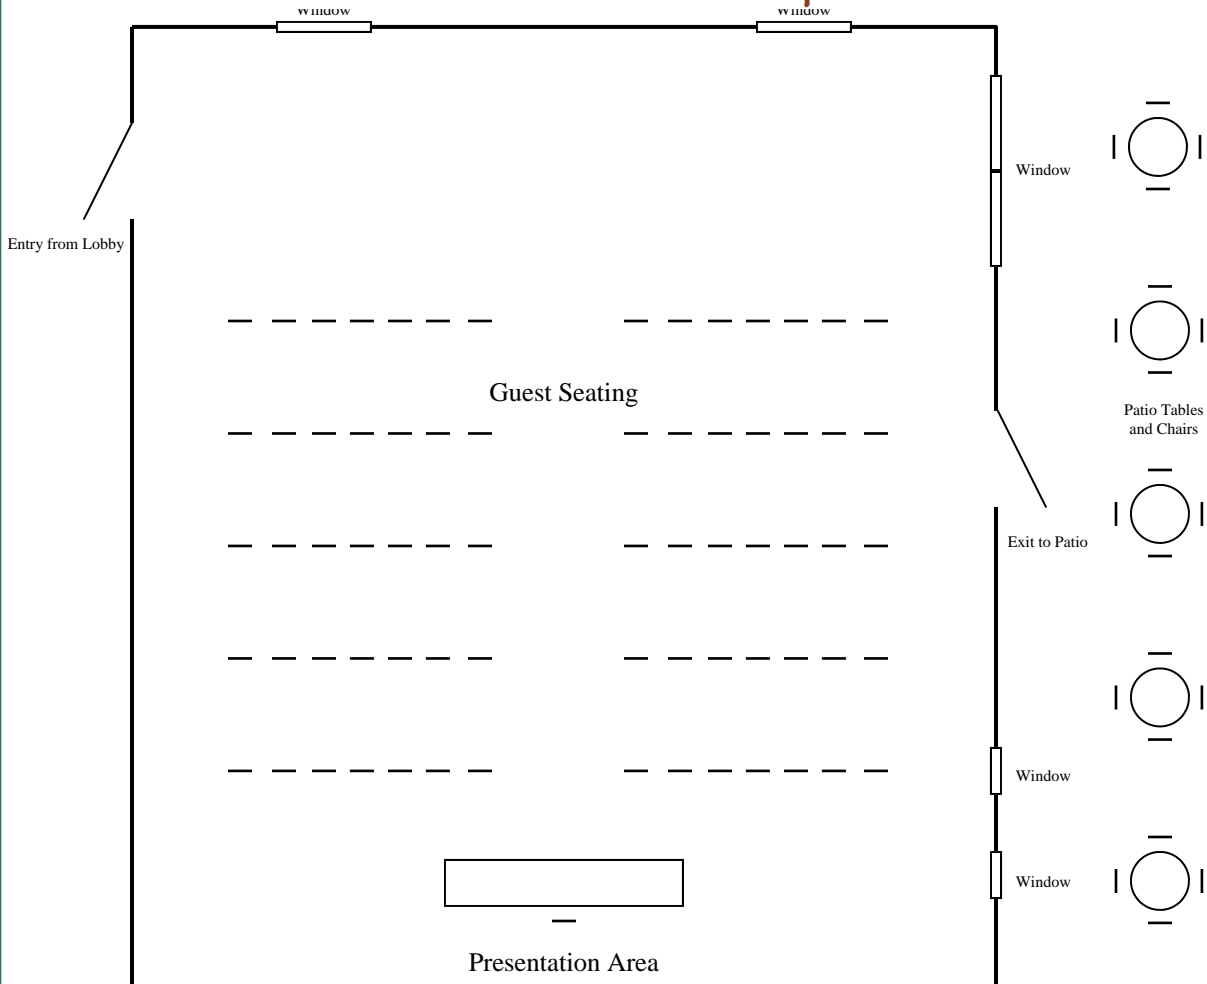

Santa Fe SAGE INN

We Connect You to the *Heart* of Santa Fe

THE SUNRISE ROOM BANQUET AND MEETING SPACE

THEATER SEATING ARRANGEMENT
6-60 GUESTS