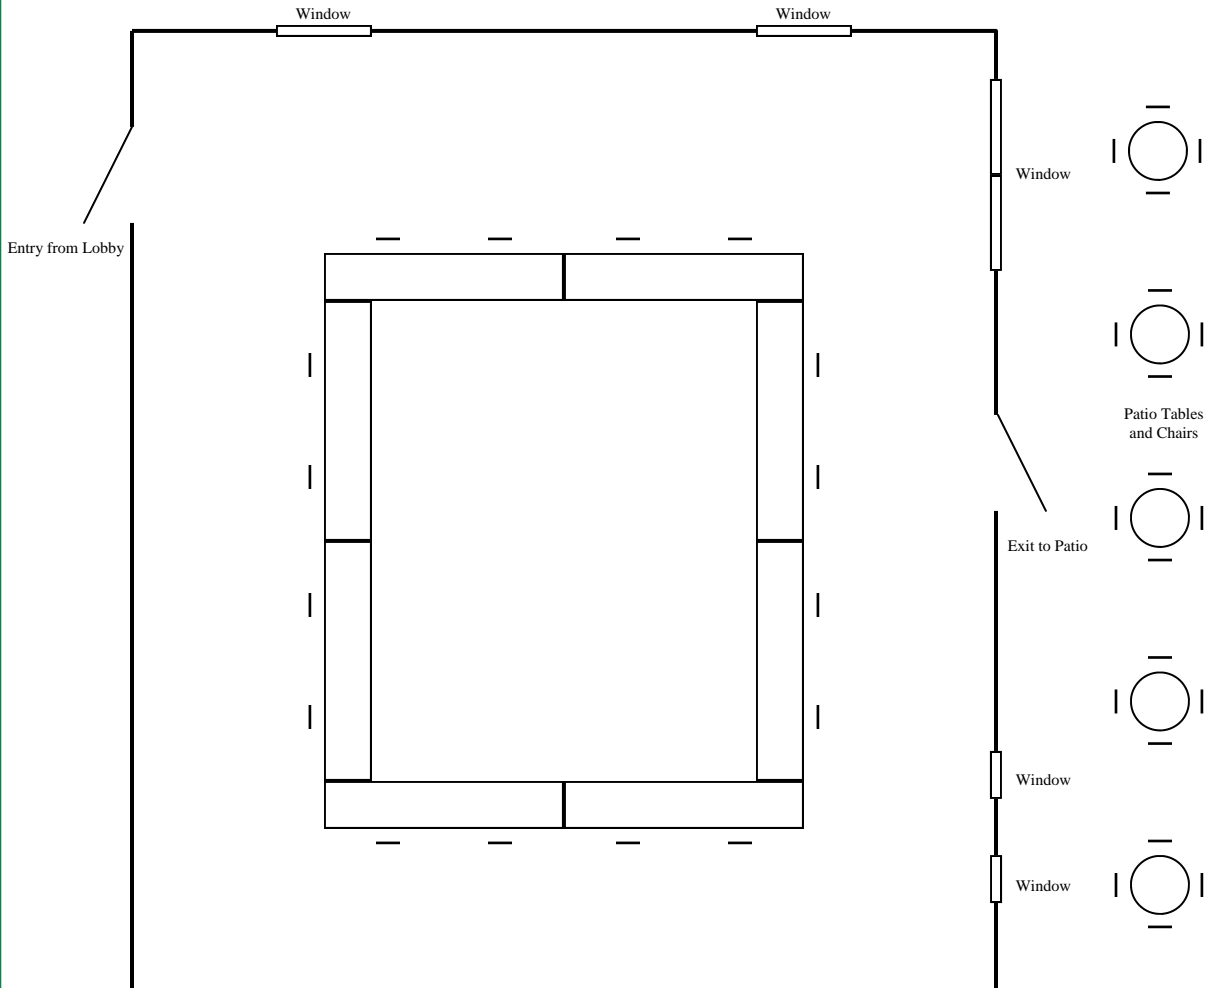

Santa Fe SAGE INN

We Connect You to the Heart of Santa Fe

THE SUNRISE ROOM BANQUET AND MEETING SPACE

BOARDROOM (HOLLOW SQUARE) SEATING ARRANGEMENT
8-30 GUESTS