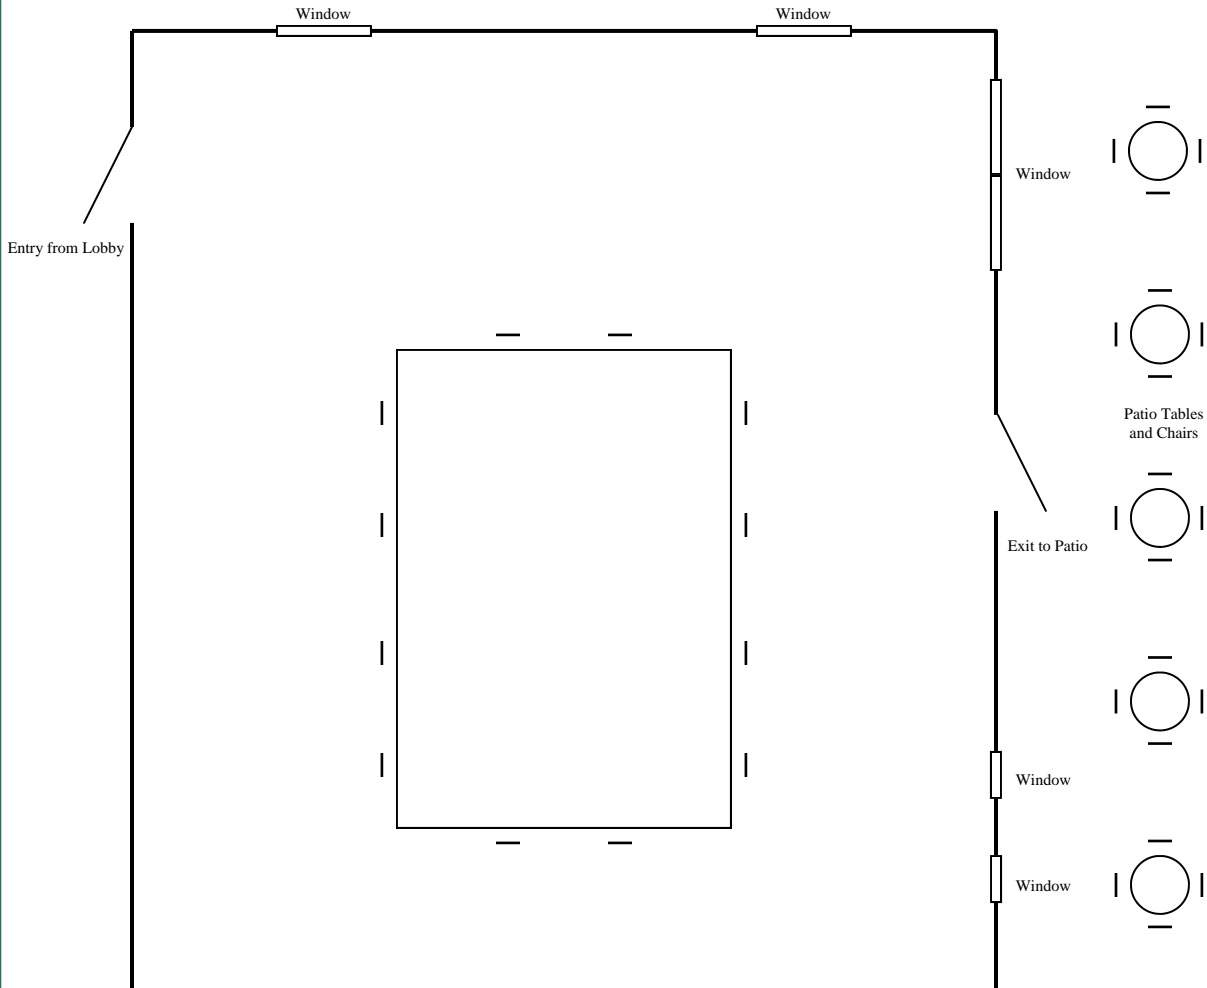

## THE SUNRISE ROOM BANQUET AND MEETING SPACE

BOARDROOM (CONFERENCE) SEATING ARRANGEMENT  
6-18 GUESTS