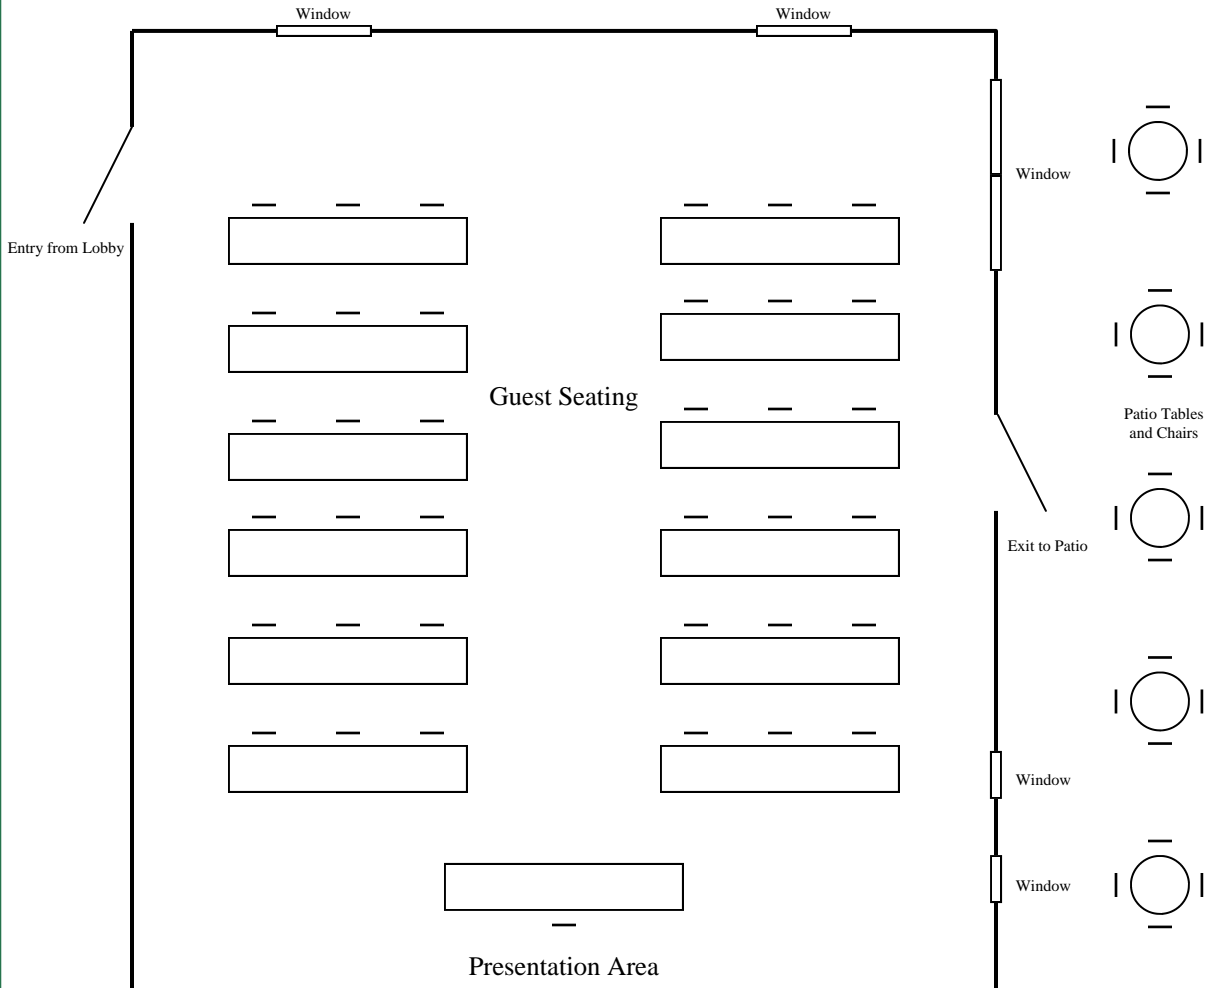

THE SUNRISE ROOM BANQUET AND MEETING SPACE

CLASSROOM SEATING ARRANGEMENT
4-36 GUESTS