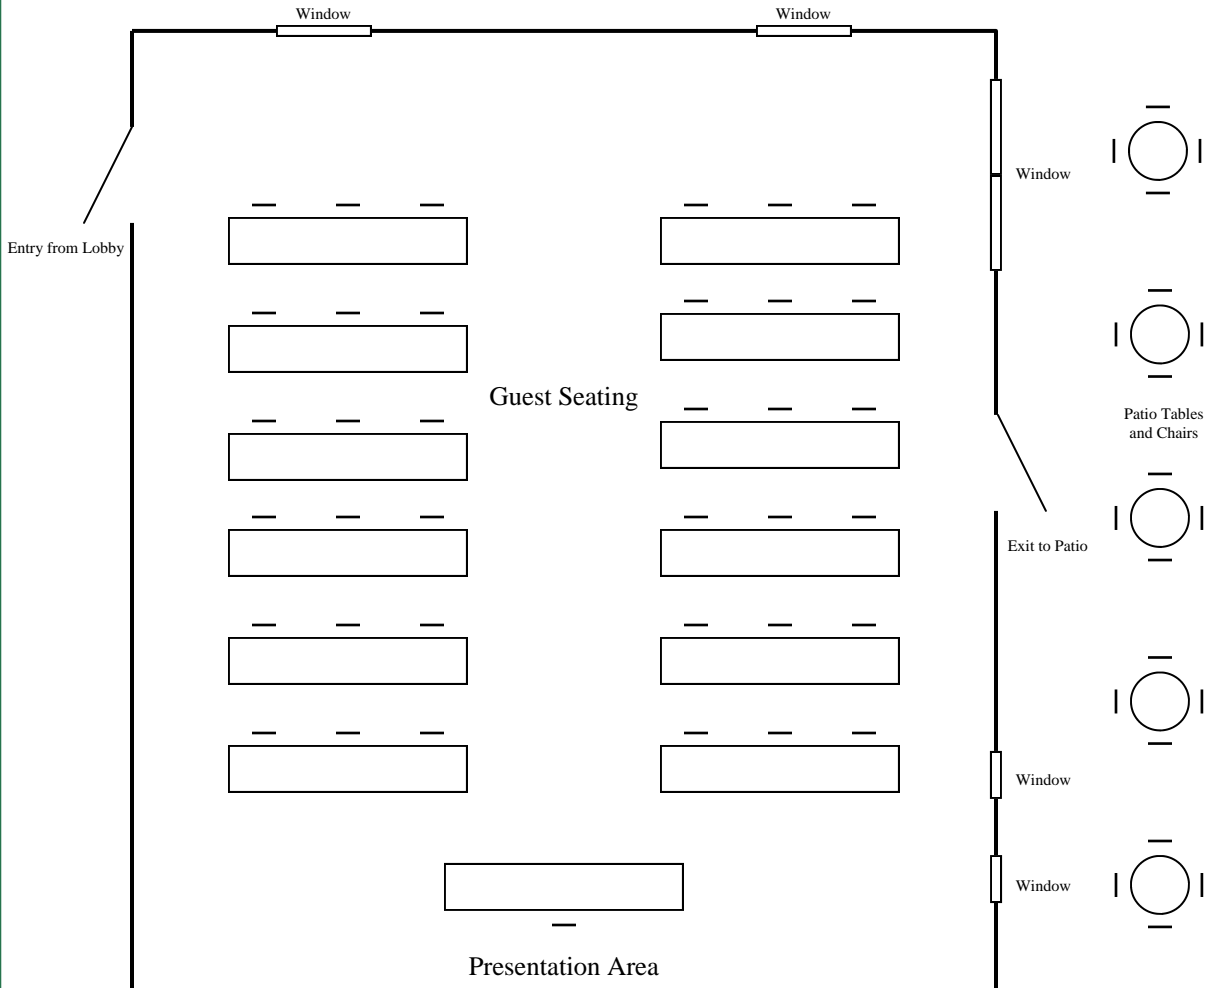

Santa Fe SAGE INN

We Connect You to the *Heart* of Santa Fe

THE SUNRISE ROOM BANQUET AND MEETING SPACE

CLASSROOM SEATING ARRANGEMENT
4-36 GUESTS