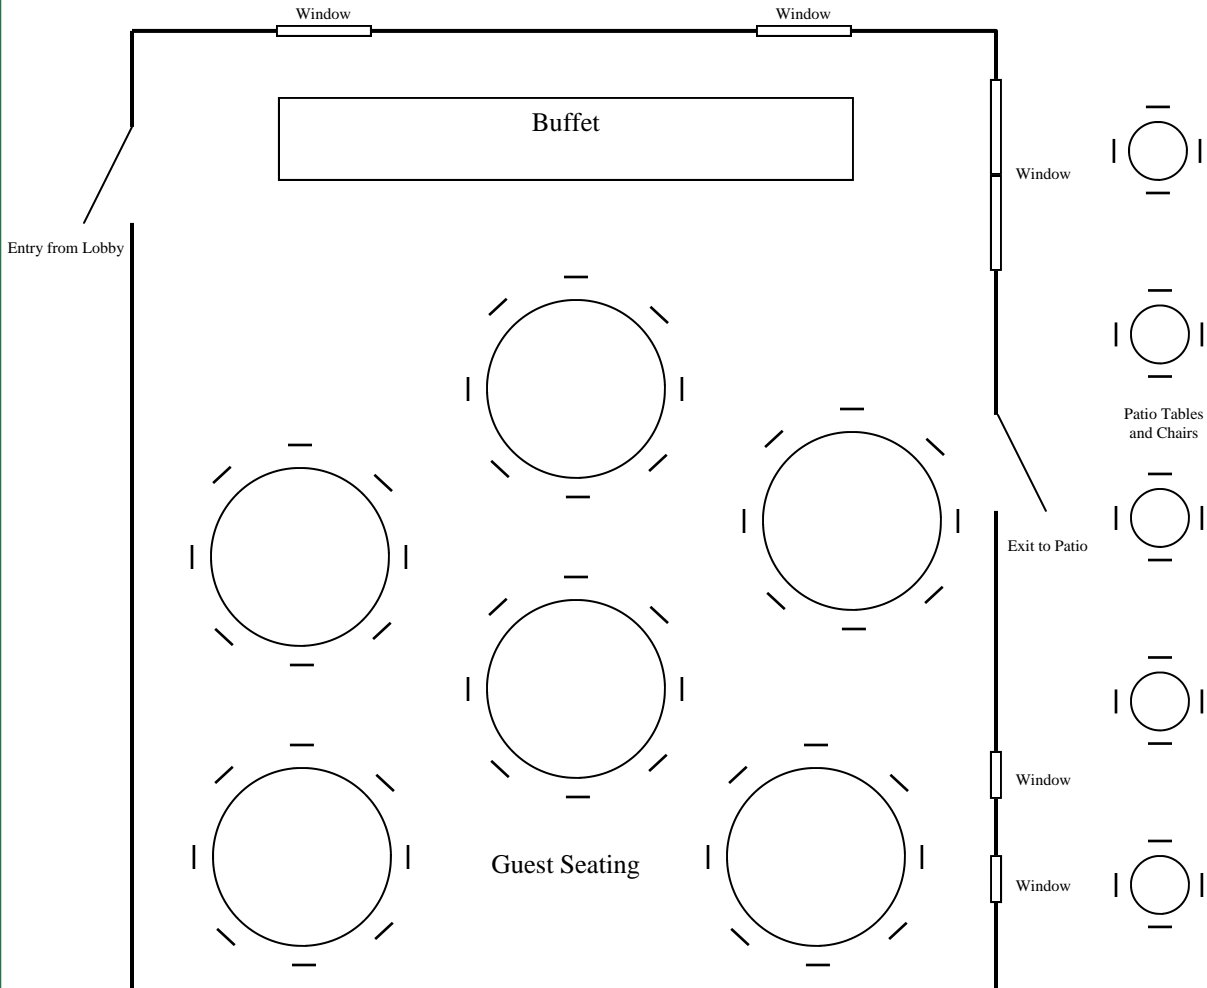

## THE SUNRISE ROOM BANQUET AND MEETING SPACE

BANQUET SEATING ARRANGEMENT  
4-48 GUESTS